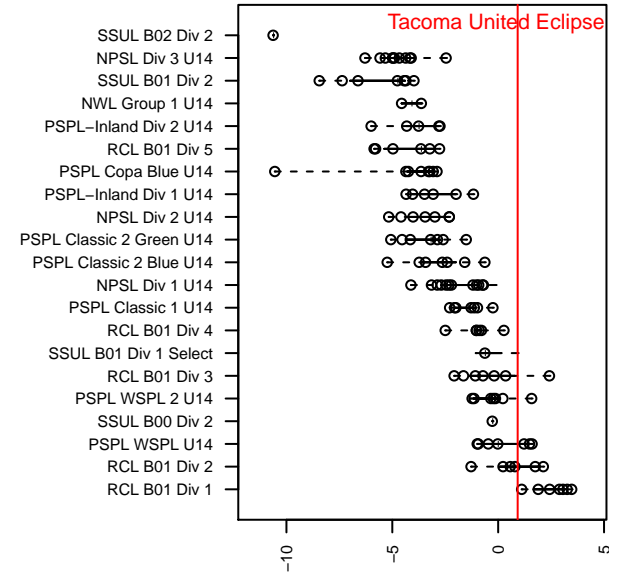

Performance relative to 13 month average

Performance relative to 13 month average

date	home		away		venue	pred.home	pred.away
2016-04-24	ISC Gunners A B01	2	Tacoma United Eclipse B01	2	2015 Spr PSPL SuperLeague U14	1.57	0.96
2016-04-23	Seattle United Tango B01	1	Tacoma United Eclipse B01	0	2015 WYS Presidents Cup B01 Division 1	0.95	1.29
2016-04-16	FC Alliance A B01	2	Tacoma United Eclipse B01	1	2015 WYS Presidents Cup B01 Division 1	2.23	0.84
2016-04-09	Tacoma United Eclipse B01	2	PacNW Blue B01	0	2015 WYS Presidents Cup B01 Division 1	0.83	1.96
2016-04-03	Tacoma United Eclipse B01	2	Central WA SA Navy B01	0	2015 Spr PSPL SuperLeague U14	2.08	1.73
2016-04-02	Crossfire Premier B B01	1	Tacoma United Eclipse B01	1	2015 WYS Presidents Cup B01 Division 1	0.74	1.42
2016-03-26	Tacoma United Eclipse B01	2	NW United Premier B01	1	2015 Spr PSPL SuperLeague U14	2.26	1.24
2016-03-20	PCSC Cosmos FC B01	0	Tacoma United Eclipse B01	0	2015 Spr PSPL SuperLeague U14	1.95	1.21
2016-03-06	ISC Gunners A B01	2	Tacoma United Eclipse B01	0	2015 Spr PSPL SuperLeague U14	1.57	0.96
2016-02-28	Central WA SA Navy B01	3	Tacoma United Eclipse B01	2	2015 Spr PSPL SuperLeague U14	1.73	2.08
2016-02-21	RSA Elite B01	1	Tacoma United Eclipse B01	5	2015 Spr PSPL SuperLeague U14	1.59	2.36
2016-01-30	Washington Timbers Burgundy B01	1	Tacoma United Eclipse B01	0	2015 Founders Cup B01	1.02	1.92
2016-01-23	Tacoma United Eclipse B01	2	Crossfire Select Nakamura B01	0	2015 Founders Cup B01	3.71	0.46
2016-01-18	PacNW Blue B01	2	Tacoma United Eclipse B01	1	2015 PacNW Winter Classic Premier U14	1.96	0.83
2016-01-17	Tacoma United Eclipse B01	0	WPFC White B01	1	2015 PacNW Winter Classic Premier U14	1.18	1.39
2016-01-17	Eastside FC White B01	0	Tacoma United Eclipse B01	3	2015 PacNW Winter Classic Premier U14	1.05	2.64
2016-01-16	Tacoma United Eclipse B01	6	Crossfire Select Perry B01	0	2015 Founders Cup B01	8.54	0.41
2016-01-16	FWFC Blue B01	0	Tacoma United Eclipse B01	3	2015 PacNW Winter Classic Premier U14	1.52	2.04
2016-01-09	FWFC Thunder Bolts B01	0	Tacoma United Eclipse B01	9	2015 Founders Cup B01	0.64	4.75
2016-01-02	NSC Vortex B01	0	Tacoma United Eclipse B01	6	2015 Founders Cup B01	0.99	2.50
2015-12-12	South Tacoma United Galaxy B00	1	Tacoma United Eclipse B01	6	2015 SSUL B00 Div 2	0.54	5.79
2015-12-06	Tacoma United Eclipse B01	5	FSC Warriors B00	1	2015 SSUL B00 Div 2	4.71	0.68
2015-11-29	Worldwide SA B01	2	Tacoma United Eclipse B01	1	2015 LV Thanksgiving Classic LVTC U14 Si	1.86	1.21
2015-11-29	Worldwide SA B01	3	Tacoma United Eclipse B01	1	2015 LV Thanksgiving Classic LVTC U14 Si	1.86	1.21
2015-11-28	Empire SC B01	2	Tacoma United Eclipse B01	4	2015 LV Thanksgiving Classic LVTC U14 Si	1.19	3.21
2015-11-28	Legends 02 Academy Gold B01	3	Tacoma United Eclipse B01	4	2015 LV Thanksgiving Classic LVTC U14 Si	1.98	2.89
2015-11-27	South Los Angeles United Academy B01	1	Tacoma United Eclipse B01	2	2015 LV Thanksgiving Classic LVTC U14 Si	2.77	2.25
2015-11-27	Downtown LVSC Rapids B01	0	Tacoma United Eclipse B01	1	2015 LV Thanksgiving Classic LVTC U14 Si	0.26	3.20