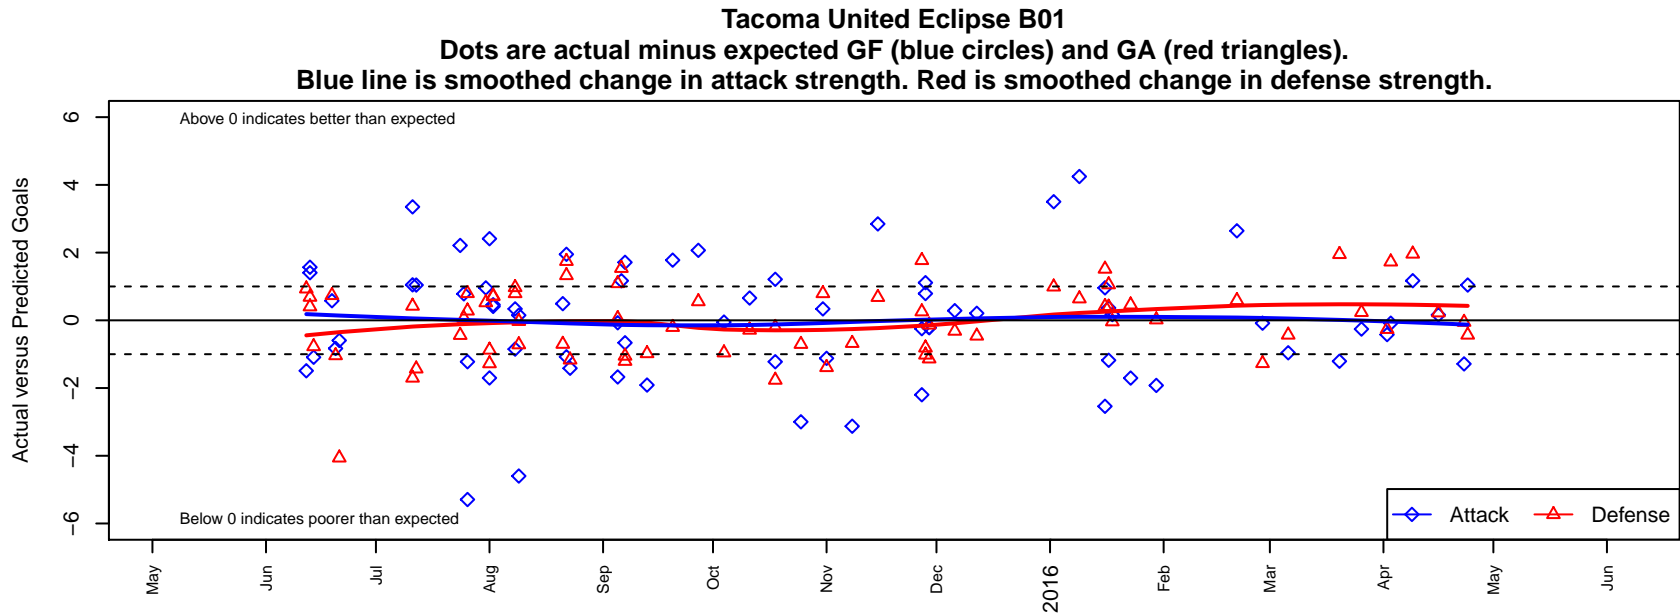

2015 WYS Presidents Cup B01 Division 1

**attack and defense variance (black dot)
relative to other teams
and top 10 in region**

**attack and defense rating
relative to others at age
and all opponents in last 13 months**